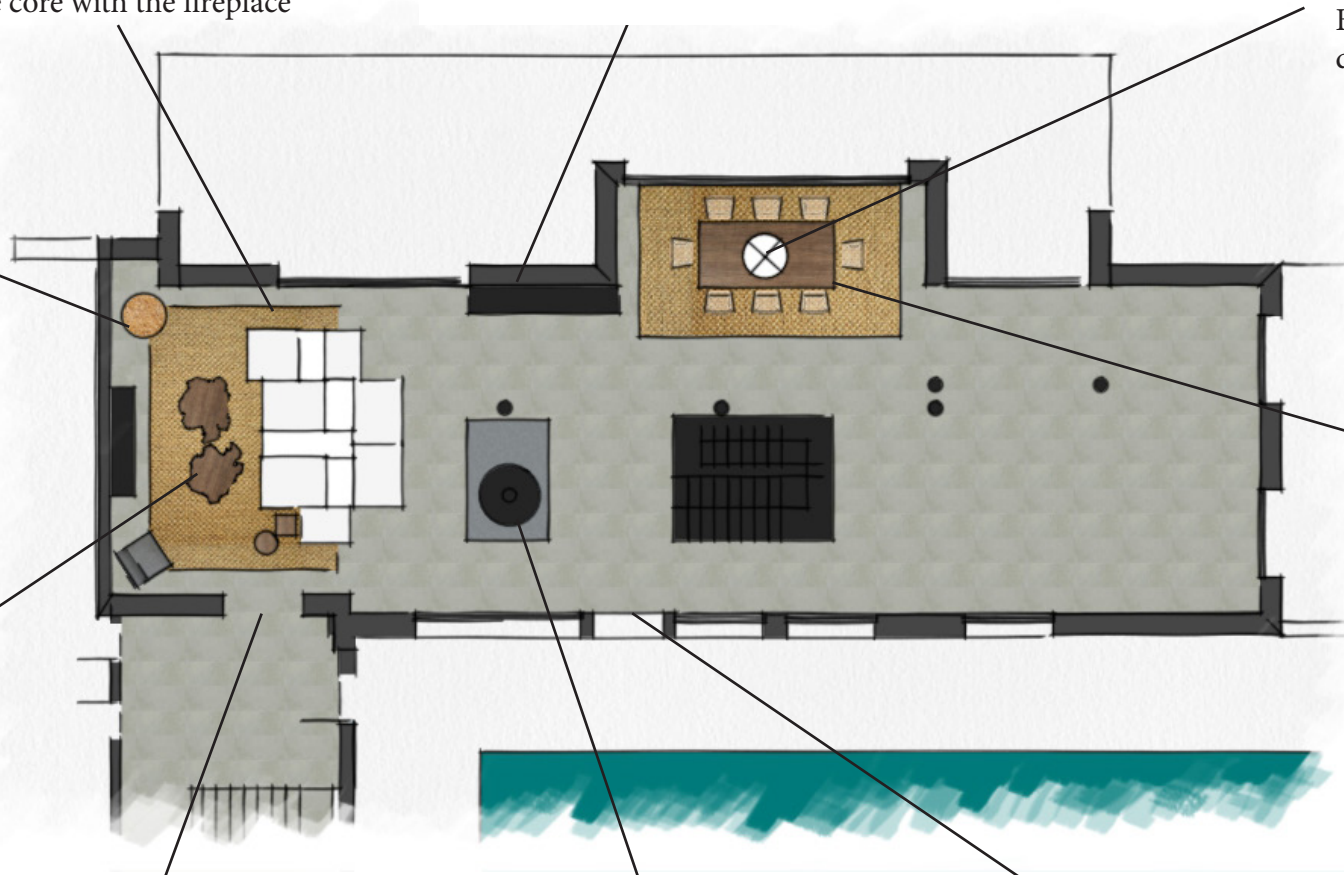

Living room moodboard

Extra soft Sofa with seat in both sides: one facing the TV and the other one facing the core with the fireplace

Geneva rack metal frame & port laurant marble following the rectangular geometry of the sofa L220 x W36 x H220 cm

Big pendant lamp above the dining table

Modern Floor lamp

Rattan chairs with natural wood dining table

Natural shaggy wooden coffee table

Also able to enter by the current main door - use it as a secondary access

Domofocus chimeney with concrete base

Change of front door to access in between the fireplace and the stairs

Living room_ Floor Plan